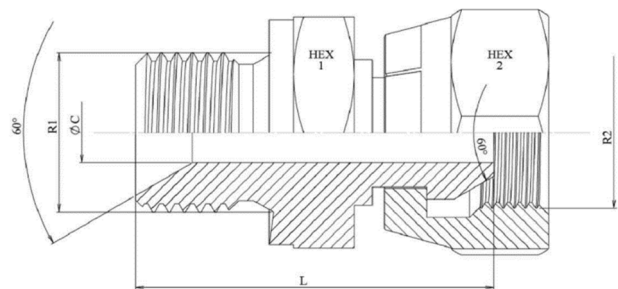

Egyenes KB BSPP-BSPP

Adaptor BSP male-BSP swivel female (60°)

| R1 | R2 | HEX 1 | HEX 2 | ØC | L |
|-----------|-----------|-------|-------|------|------|
| 1/8" BSP | 1/8" BSP | 14 | 14 | 4 | 30 |
| 1/4" BSP | 1/4" BSP | 19 | 19 | 4 | 29,5 |
| 3/8" BSP | 3/8" BSP | 22 | 22 | 7 | 33,5 |
| 1/2" BSP | 1/2" BSP | 27 | 27 | 9,5 | 40,5 |
| 3/4" BSP | 3/4" BSP | 32 | 32 | 15 | 43,5 |
| 1" BSP | 1" BSP | 41 | 41 | 22,2 | 52 |
| 1"1/4 BSP | 1"1/4 BSP | 50 | 50 | 26 | 56 |
| 1"1/2 BSP | 1"1/2 BSP | 55 | 55 | 32 | 61 |
| 2" BSP | 2" BSP | 70 | 70 | 46 | 69 |